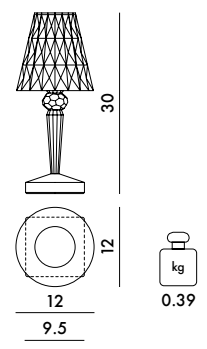

NEW!

BATTERY 2015

Design Ferruccio Laviani

Korbell
Korbell.com/NoiPerLei
NEW SUSTAINABLE MATERIAL

EXTENDED BATTERY LIFE!

0.55W integrated LED 3000°K CRI 80 50.000 h. **BATTERY LIFE**
 90lm 14.5h CLASS D

NEW!